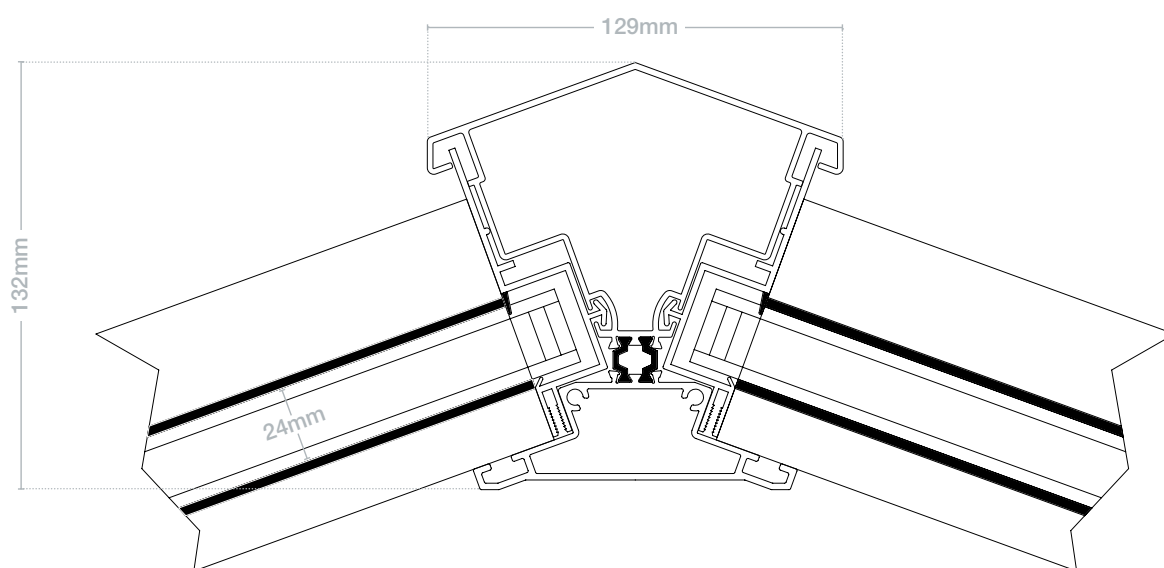

ASSEMBLIES

Ridge assembly

Powder-coated aluminium, thermally broken

Rafter assembly