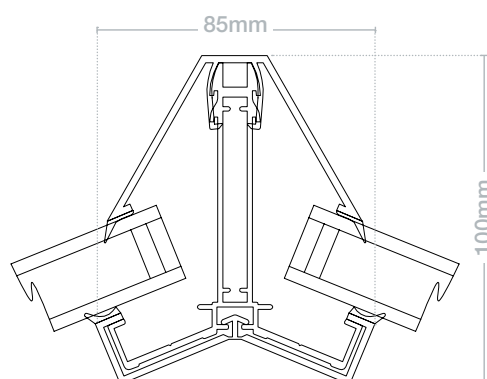

Hip assembly

INSTALLATION

To see an in-depth installation guide, please contact the Customer Care Team on **0800 988 3047**