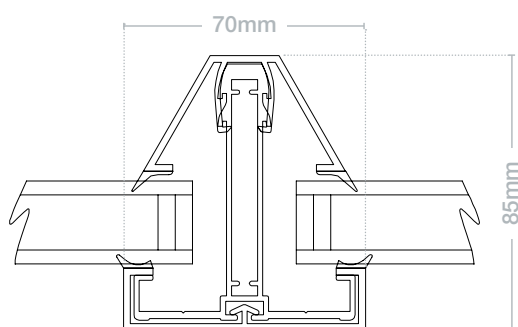

ASSEMBLIES

Ridge assembly

Powder-coated aluminium, thermally broken

Rafter assembly

Hip assembly

INSTALLATION

To see an in-depth installation guide, please contact the Customer Care Team on **0800 988 3047**