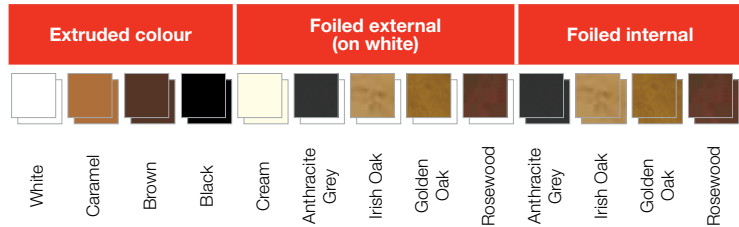

Code	Description	White	Caramel	Brown	Black	Cream	Anthracite Grey	Irish Oak	Golden Oak	Rosewood	Anthracite Grey	Irish Oak	Golden Oak	Rosewood
CRS8223	S4 Victorian top cap	✓	×	×	×	✓	✓*	✓K	✓	✓	×	×	×	×
CRS8224LH	S1 Victorian half top cap LH	✓	×	×	×	✓	✓*	✓K	✓	✓	×	×	×	×
CRS8224RH	S1 Victorian half top cap RH	✓	×	×	×	✓	✓*	✓K	✓	✓	×	×	×	×
CRS8225LH	S2 Victorian half top cap LH	✓	×	×	×	✓	✓*	✓K	✓	✓	×	×	×	×
CRS8225RH	S2 Victorian half top cap RH	✓	×	×	×	✓	✓*	✓K	✓	✓	×	×	×	×
CRS8226LH	S3 Victorian half top cap LH	✓	×	×	×	✓	✓*	✓K	✓	✓	×	×	×	×
CRS8226RH	S3 Victorian half top cap RH	✓	×	×	×	✓	✓*	✓K	✓	✓	×	×	×	×
CRS8227LH	S4 Victorian half top cap LH	✓	×	×	×	✓	✓*	✓K	✓	✓	×	×	×	×
CRS8227RH	S4 Victorian half top cap RH	✓	×	×	×	✓	✓*	✓K	✓	✓	×	×	×	×
CRS8228	S1 Victorian bottom cap	✓	×	×	×	✓	×	×	×	×	✓	✓K	✓	✓
CRS8229	S2 Victorian bottom cap	✓	×	×	×	✓	×	×	×	×	✓	✓K	✓	✓
CRS8230LH	S1 Victorian half bottom cap LH	✓	×	×	×	✓	×	×	×	×	✓	✓K	✓	✓
CRS8230RH	S1 Victorian half bottom cap RH	✓	×	×	×	✓	×	×	×	×	✓	✓K	✓	✓
CRS8231LH	S2 Victorian half bottom cap LH	✓	×	×	×	✓	×	×	×	×	✓	✓K	✓	✓
CRS8231RH	S2 Victorian half bottom cap RH	✓	×	×	×	✓	×	×	×	×	✓	✓K	✓	✓
CRS8232	Victorian 25 rad end bottom cap	✓	×	×	×	✓	×	×	×	×	✓	✓K	✓	✓
CRS8236	Jacobean finial and cresting	✓	✓	✓	×	✓	×	×	×	×	×	×	×	×
CRS8237	Jacobean cresting	✓	✓	✓	×	✓	×	×	×	×	×	×	×	×
CRS8240	S1 Edwardian top cap	✓	×	×	×	✓	✓*	✓K	✓	✓	×	×	×	×
CRS8241	S2 Edwardian top cap	✓	×	×	×	✓	✓*	✓K	✓	✓	×	×	×	×
CRS8242	S3 Edwardian top cap	✓	×	×	×	✓	✓*	✓K	✓	✓	×	×	×	×
CRS8243	S4 Edwardian top cap	✓	×	×	×	✓	✓*	✓K	✓	✓	×	×	×	×
CRS8244LH	S1 Edwardian half top cap LH	✓	×	×	×	✓	✓*	✓K	✓	✓	×	×	×	×
CRS8244RH	S1 Edwardian half top cap RH	✓	×	×	×	✓	✓*	✓K	✓	✓	×	×	×	×
CRS8245LH	S2 Edwardian half top cap LH	✓	×	×	×	✓	✓*	✓K	✓	✓	×	×	×	×
CRS8245RH	S2 Edwardian half top cap RH	✓	×	×	×	✓	✓*	✓K	✓	✓	×	×	×	×
CRS8246LH	S3 Edwardian half top cap LH	✓	×	×	×	✓	✓*	✓K	✓	✓	×	×	×	×
CRS8246RH	S3 Edwardian half top cap RH	✓	×	×	×	✓	✓*	✓K	✓	✓	×	×	×	×
CRS8247LH	S4 Edwardian half top cap LH	✓	×	×	×	✓	✓*	✓K	✓	✓	×	×	×	×
CRS8247RH	S4 Edwardian half top cap RH	✓	×	×	×	✓	✓*	✓K	✓	✓	×	×	×	×
CRS8248	S1 Edwardian bottom cap	✓	×	×	×	✓	×	×	×	×	✓	✓K	✓	✓
CRS8249	Edwardian 25° rad end bottom cap	✓	×	×	×	✓	×	×	×	×	✓	✓K	✓	✓
CRS8250LH	S1 Edwardian half bottom cap LH	✓	×	×	×	✓	×	×	×	×	✓	✓K	✓	✓
CRS8250RH	S1 Edwardian half bottom cap RH	✓	×	×	×	✓	×	×	×	×	✓	✓K	✓	✓
CRS8253LH	Gullwing bottom capping LH	✓	×	×	×	✓	×	×	×	×	✓	✓K	✓	✓
CRS8253RH	Gullwing bottom capping LH	✓	×	×	×	✓	×	×	×	×	✓	✓K	✓	✓
CRS8254LH	Deep skirt half top cap LH	✓	×	×	×	✓	✓*	✓K	✓	✓	×	×	×	×
CRS8254RH	Deep skirt half top cap RH	✓	×	×	×	✓	✓*	✓K	✓	✓	×	×	×	×
CRS8255	Decorative ring beam external 90° corner	✓	✓	✓	×	✓	✓*	✓K	×	×	×	×	×	×
CRS8256	Decorative ring beam internal 90° corner	✓	✓	✓	×	✓	✓*	✓K	×	×	×	×	×	×