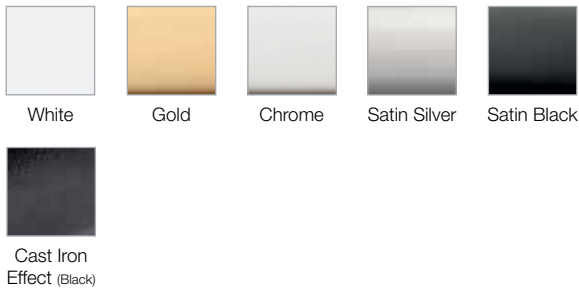

DOOR FURNITURE COLOURS