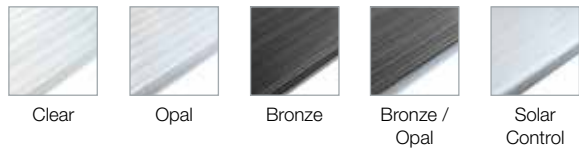

POLYCARBONATE COLOURS