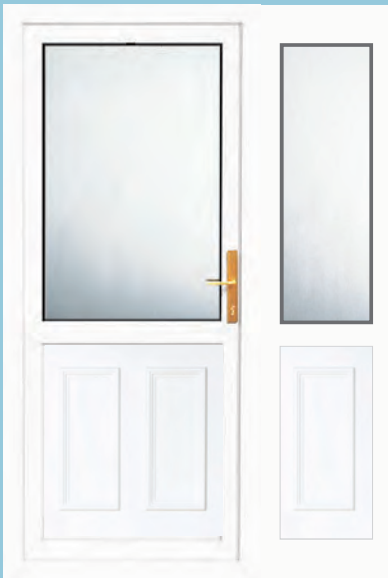

A selection of door furniture is shown, please check availability for white, black, gold, silver or chrome.

Half Tudor - Pair

Half Tudor - Rosette Pair

Half Tudor - Fleur de Lys Pair

Lincoln Half & Quarter Panel