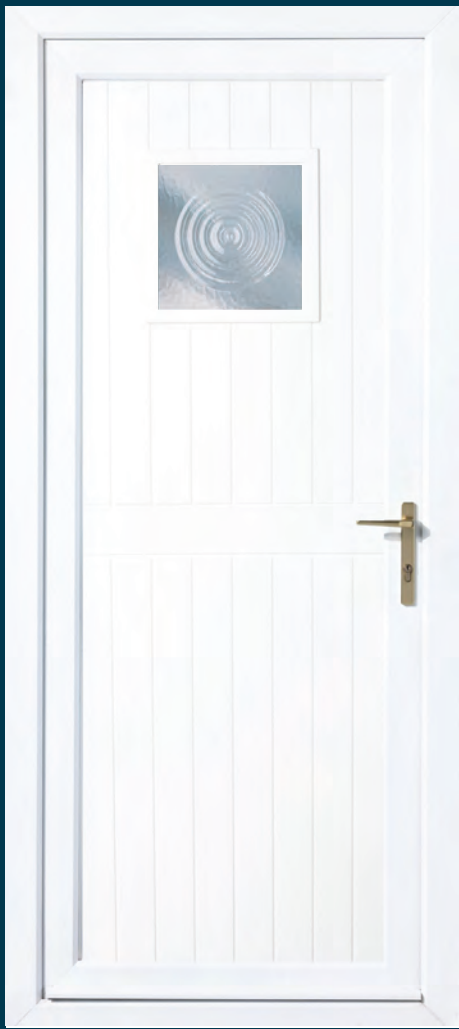

Warwick - Bullion ■
(Stippolyte effect only- No backing glass option)