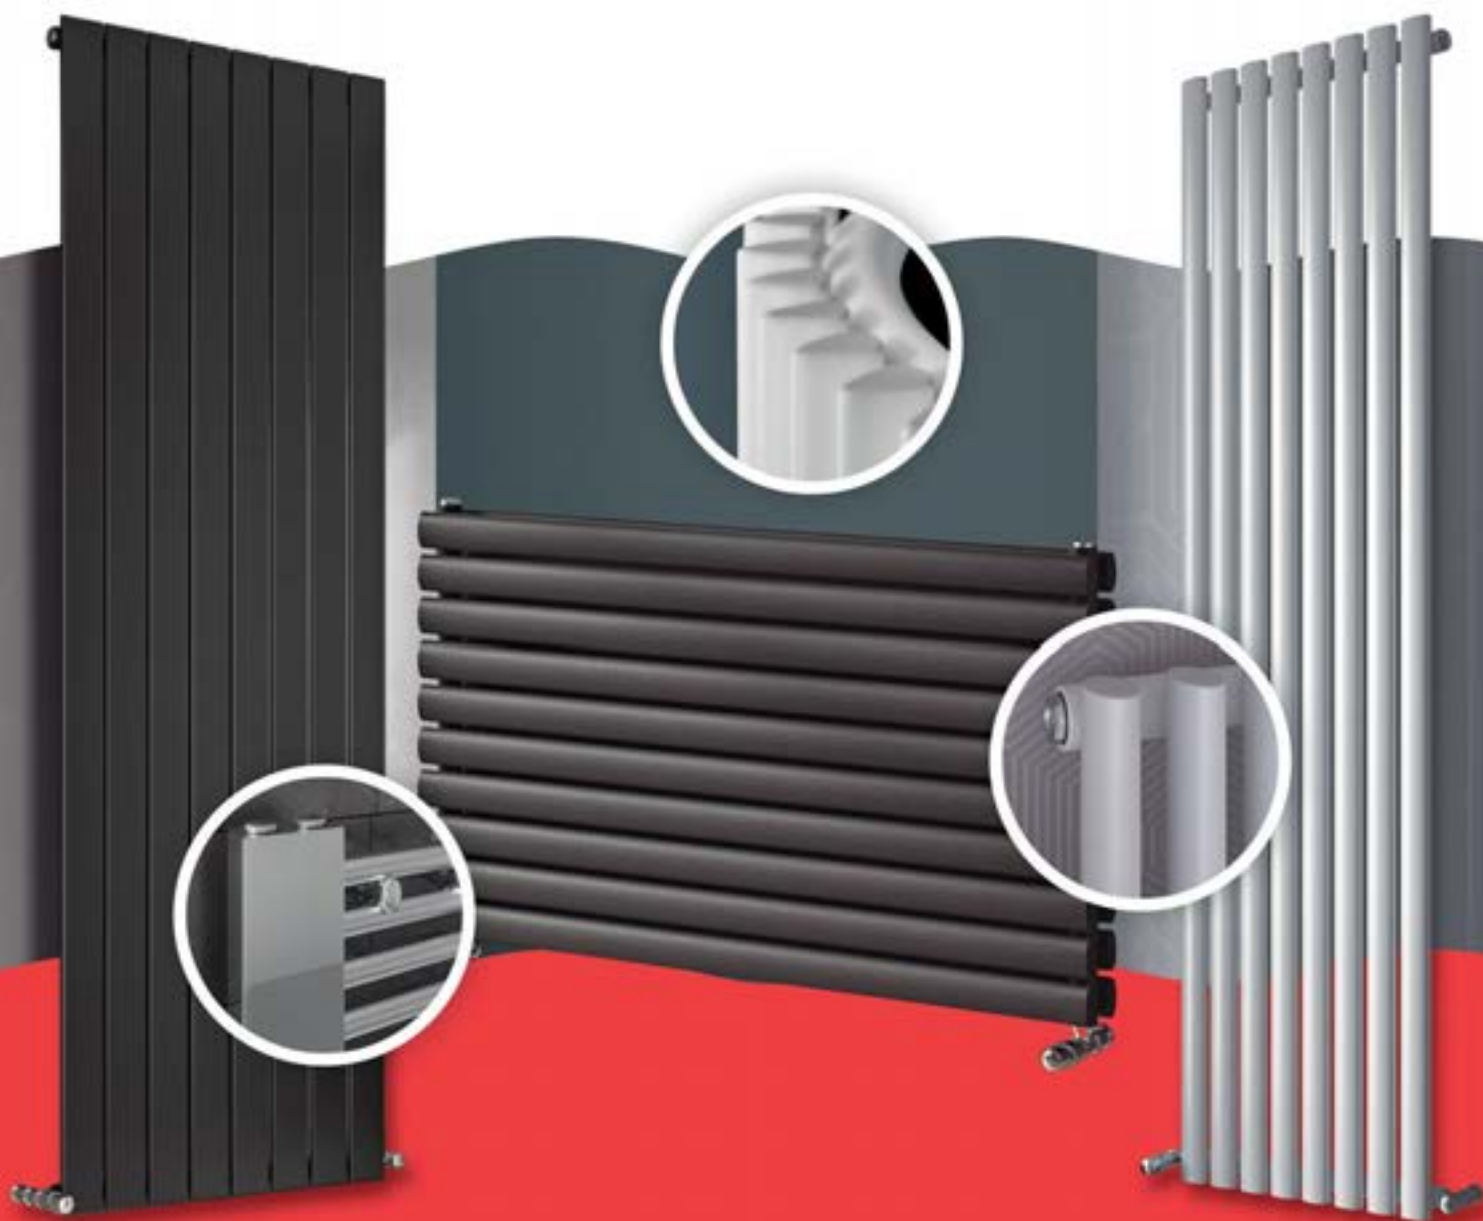

EUCOTHERM

Designer Radiators for Room and Bath

January 2021