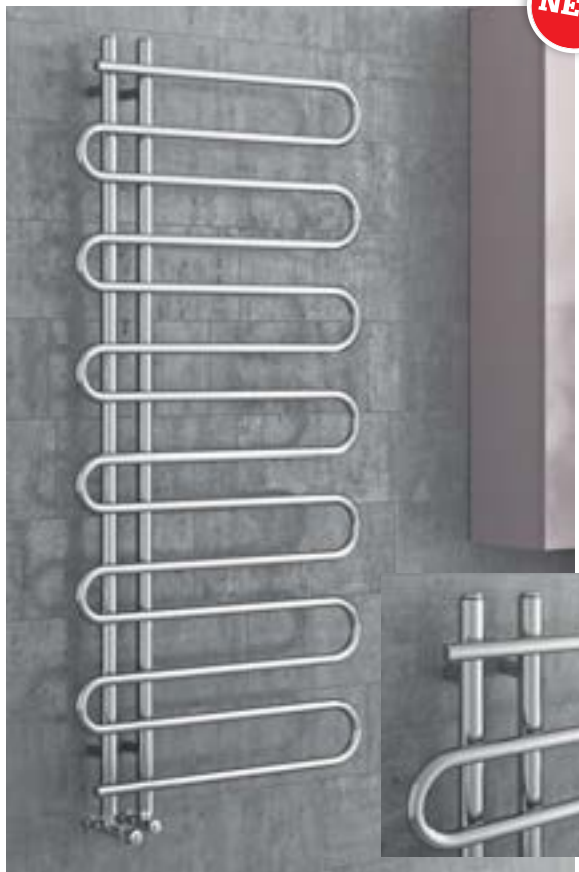

Stocked Finishes and Sizes

Chrome

Product Code	Size (mm)	Heat Output (BTU)		Price (Ex Vat)*
		Delta 50	Chrome	
EPRV	800 x 500	915	£356	
EPRV	1200 x 500	1372	£445	
EPRV	1600 x 500	1747	£595	

NEW