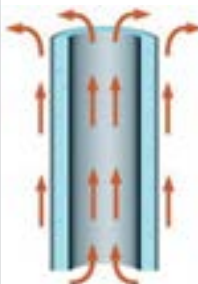

1. High heating performance thanks to maximisation of the convection principle (chimney effect)
   - Minimised water-content means faster warm-up times and energy consumption
   - Special process for plastic-coating of outer and inner surfaces
   - Tube-in-tube design provides greater heating surface area
2. Only applies to Vulkan and Supra

Contents

Designer Radiators

Mars Vertical	5
Mars Duo Vertical	5
Mars Horizontal	6
Mars Duo Horizontal	6
Mars 600 Vertical	7
Mars 600 Vertical Duplex	7
Mars Elegant Duo Vertical	9
Mars Elegant Duo Horizontal	9
Mars Deluxe Vertical	10
Mars Deluxe Horizontal	10
Mars Duo Deluxe Vertical	11
Mars Duo Deluxe Horizontal	11
Mars Mirror	12
Mars Plus Vertical	12
Mars Plus Horizontal	13
Mars Duo Plus	13
Mars Chrome	14
Mars Vitro	14
Mars Vitro Picture Horizontal	15
Mars Vitro Picture Triple Vertical	15
Mars Vitro Picture	16
Mars Vitro Picture LED	16
Minerva	17
Nova Vertical	19
Nova 600 Vertical	19
Nova Horizontal	20
Nova Mirror	20
Nova Line	21
Buco-Plan	21
Corus	22
Corus Duo	22
Corus Curved	23
Corus Corner	23
Corus W	24
Corus Mirror	24
Corus Mirror Curved	25
Vulkan Round Tube	25
Vulkan Square Tube	27
Supra Round Tube	27
Supra Square Tube	28
Atlas	28
Gaja Vertical	29
Gaja Duo Vertical	29
Gaja Horizontal	30
Gaja Duo Horizontal	30

Designer Electric Radiators

Mars Electro	32
Mars Plus Electro	32
Mars Mirror Electro	33
Mars Vitro Electro	33
Mars Duplex Electro	34
Vulkan Electro	34
Gaja Electro	35
Standard White Infrared	36
White & Black Glass Infrared	36
Glass Mirror Infrared	37
Picture Infrared	37

Towel Radiators

Parallel Rail	39
Magnus	39
Mars Primus	40
Mars Primus Duo	40
Mars Trium	41
Helios	41
Sidus	42
Kalida	42
Diana	43
Zeus	43
Retta Trium	44
Fontanus	44
Nova Trium	45
Nova Primus	45
Fino	46
Ceres Plus	46
Ceres Chrome	47
Primus Chrome	47
Primus Vito Chrome	48
Mamba Chrome	48
Chromo Straight	49
Chromo Curved	49
Bacchus Chrome	50
Verano	50
Apollo	51
Deluxe TRV Valves	52
Central Valves	53
Accessories	54
Infrared Radiator Accessories	55
Bespoke Radiator Guide	56
Special Finishes	57